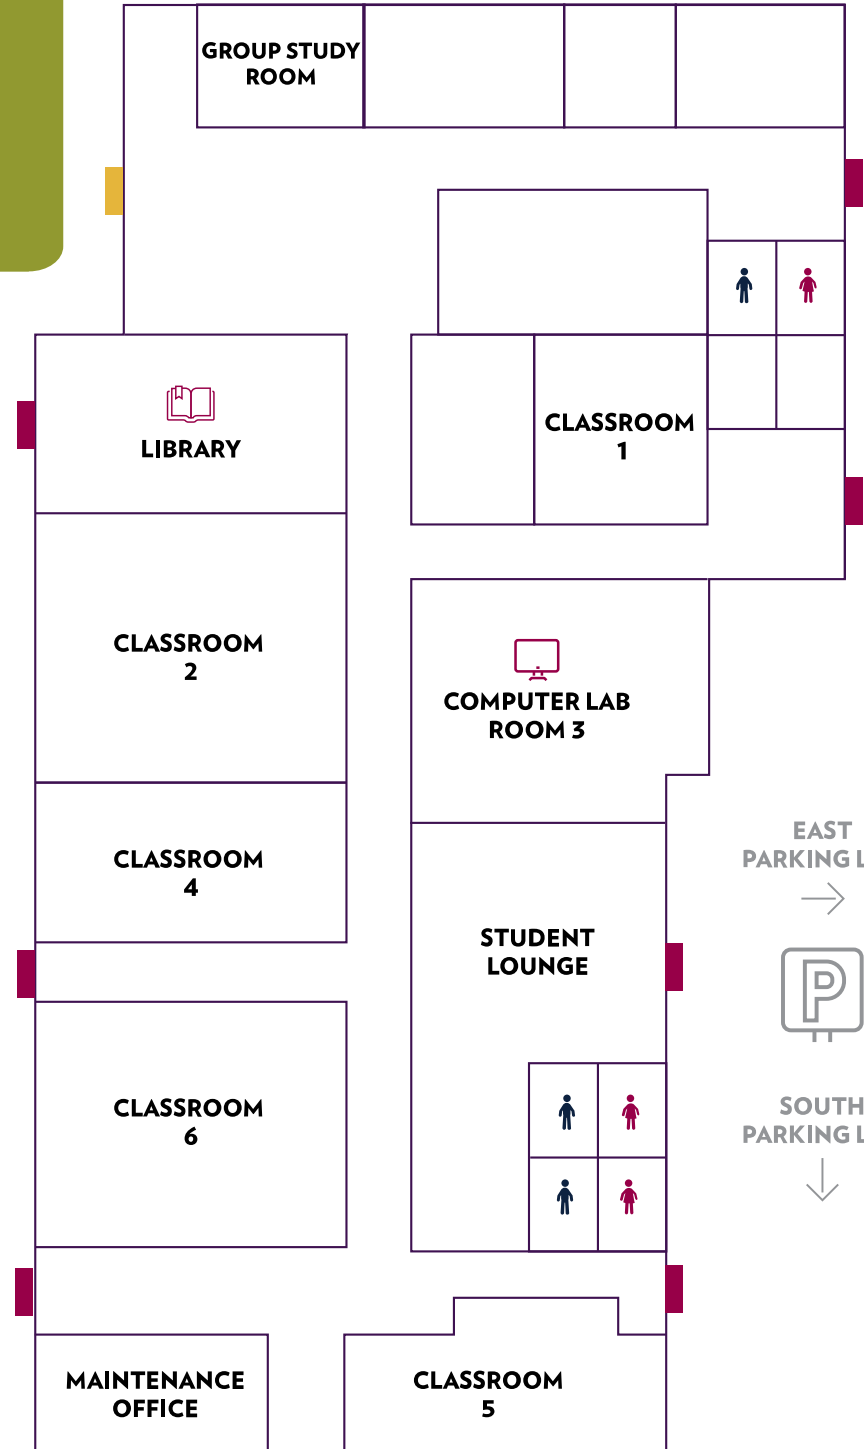

BUILDING 3A

EAST PARKING LOT

SOUTH PARKING LOT

SOUTH PARKING LOT

Entrance/Exit Door

Exit Door Only

MAP NOT TO SCALE